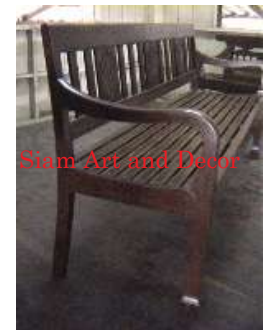

Siam Art and Decor

(970) 708-1464

www.siamartanddecor.com

Product# 1607
Material Wood
Product Type 1 Furniture
Product Type 2 Bench
Description Old hand made bench with hand carved fan design on seat back panels. The fan design shows the influence of the art deco period.

Submaterial Teak
Finish Original
Color Brown
Width (in.) 72.0
Depth (in.) 22.4
Height (in.) 36.2
Weight (lbs)
Retail Price $3,526