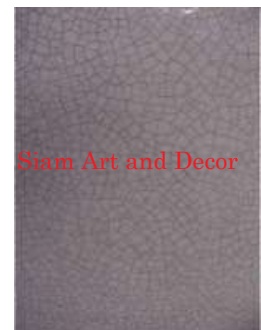

Siam Art and Decor
(970) 708-1464
www.siamartanddecor.com

Product# 1826
Material Ceramic
Product Type 1 Furniture
Product Type 2 Jar
Description Large round shaped jar with teak lid. Traditionally used as a rain water storage jar, Thai's believe it is bad luck to not have water stored in it. See 1827 for stool/small table.

Submaterial Classic Home & Garden
Finish Glazed Crackle
Color Off white
Width (in.) 25.6
Depth (in.) 25.6
Height (in.) 32.3
Weight (lbs) 123.4
Retail Price $1,223