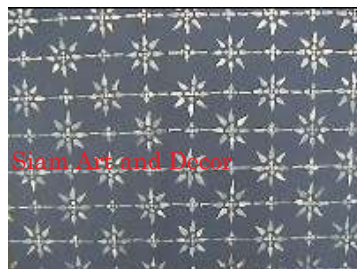

Siam Art and Decor

(970) 708-1464

www.siamartanddecor.com

Product# 1741
Material Wood
Product Type 1 Furniture
Product Type 2 Table
Description 22" round table with delicate flower design on the top and bottom rim. This Kantoke table was and is still used in Northern Thailand to serve food. Includes glass top not shown.

Submaterial Teak Hand Painted
Finish waxed
Color dark blue and off white
Width (in.) 21.9
Depth (in.) 21.9
Height (in.) 10.6
Weight (lbs) 13.2
Retail Price $1,349