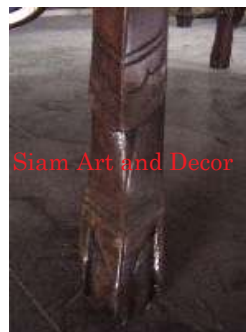

Submaterial Teak
Finish Shellac
Color Brown
Width (in.) 39.4
Depth (in.) 29.9
Height (in.) 29.9
Weight (lbs)
Retail Price $5,127