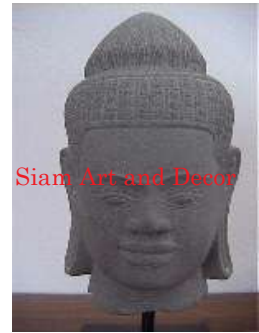

Siam Art and Decor
(970) 708-1464
www.siamartanddecor.com

Product# 1221
Material Stone
Product Type 1 Statue
Product Type 2 Decorative
Description Hand carved green sandstone Khmer head on black painted wood stand.

Submaterial natural sandstone
Finish natural
Color gray
Width (in.) 4.7
Depth (in.) 4.7
Height (in.) 11.8
Weight (lbs) 8.8
Retail Price $522