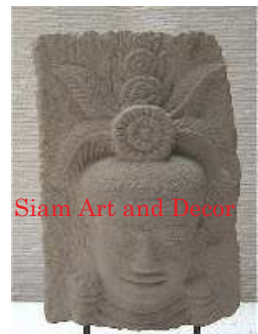

Siam Art and Decor

(970) 708-1464

www.siamartanddecor.com

Product# 1939
Material Stone
Product Type 1 Statue
Product Type 2 Plaque
Description Bas relief Apsara head hand carved out of green sandstone set on a black wood stand.