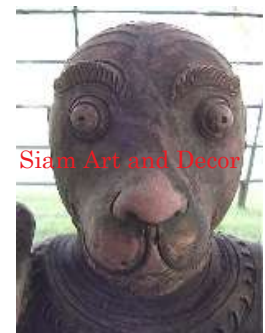

Siam Art and Decor
 (970) 708-1464
 www.siamartanddecor.com

Product# 49
 Material Terra cotta
 Product Type 1 Statue
 Product Type 2 Lawn Art
 Description Ancient Animal - Monkeyman.

Submaterial
 Finish natural
 Color weathered terracotta
 Width (in.) 11.8
 Depth (in.) 12.6
 Height (in.) 21.3
 Weight (lbs) 55.1
 Retail Price \$1,049