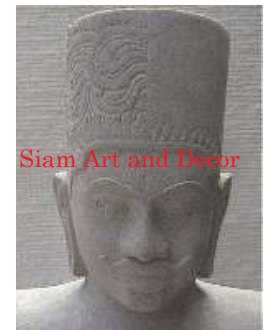

Submaterial Natural Sandstone
Finish colored
Color tan
Width (in.) 11.8
Depth (in.) 7.1
Height (in.) 29.9
Weight (lbs) 45.6
Retail Price $1,481