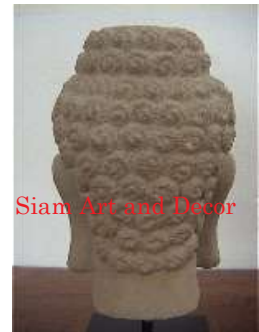

Siam Art and Decor
(970) 708-1464
www.siamartanddecor.com

Product# 1205
Material Stone
Product Type 1 Statue
Product Type 2 Decorative
Description Hand carved Buddha head on stand.

Submaterial natural sandstone
Finish Colored
Color Tan
Width (in.) 4.7
Depth (in.) 5.9
Height (in.) 11.8
Weight (lbs) 10.4
Retail Price $522