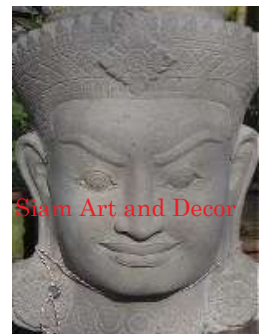

Product# 1618
 Material Stone
 Product Type 1 Statue
 Product Type 2 Decorative
 Description Head of Temple Guardian on removable painted black wood stand.

Submaterial Natural Sandstone
 Finish Natural
 Color Natural
 Width (in.) 12.2
 Depth (in.) 10.6
 Height (in.) 29.5
 Weight (lbs) 112.8
 Retail Price \$3,265