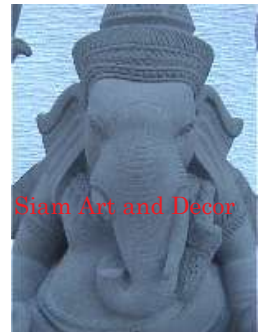

Siam Art and Decor

(970) 708-1464

www.siamartanddecor.com

Product# 1557
Material Stone
Product Type 1 Statue
Product Type 2 Decorative

Description Sitting four armed Ganeesh diety carved from green sandstone on attached smooth square base. This piece has very intricate detail throughout. Said to bring good luck to those who worship him.

Submaterial Natural Sandstone
Finish natural
Color gray
Width (in.) 12.2
Depth (in.) 6.7
Height (in.) 15.9
Weight (lbs) 39.2
Retail Price $2,534