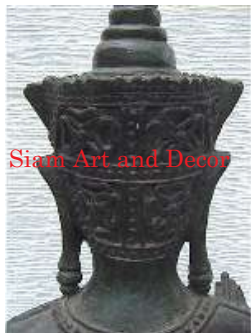

Submaterial brass
Finish Antique
Color Antique Green
Width (in.) 11.0
Depth (in.) 9.4
Height (in.) 33.9
Weight (lbs) 24.2
Retail Price $1,295