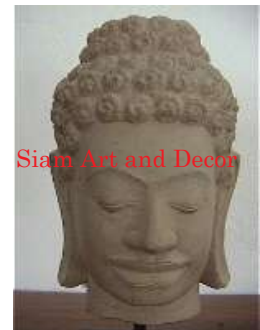

Siam Art and Decor
(970) 708-1464
www.siamartanddecor.com

Product# 1205
Material Stone
Product Type 1 Statue
Product Type 2 Decorative
Description Hand carved Buddha head on stand.

Submaterial natural sandstone
Finish Colored
Color Tan
Width (in.) 4.7
Depth (in.) 5.9
Height (in.) 11.8
Weight (lbs) 10.4
Retail Price $522