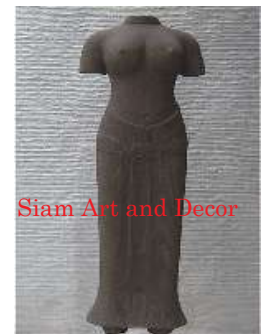

Siam Art and Decor

Siam Art and Decor

Siam Art and Decor

Siam Art and Decor

(970) 708-1464

www.siamartanddecor.com

Product# 1919
 Material Stone
 Product Type 1 Statue
 Product Type 2 Torso
 Description Khmer lady torso hand carved out of green sandstone on a painted black wood stand.