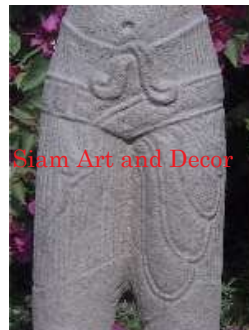

Siam Art and Decor

(970) 708-1464

www.siamartanddecor.com

Product# 1654
Material Stone
Product Type 1 Statue
Product Type 2 Torso
Description Decorative torso of Khmer man on painted black wood stand.

Submaterial Natural Sandstone
Finish colored
Color tan
Width (in.) 6.7
Depth (in.) 3.6
Height (in.) 18.5
Weight (lbs) 11.9
Retail Price $585