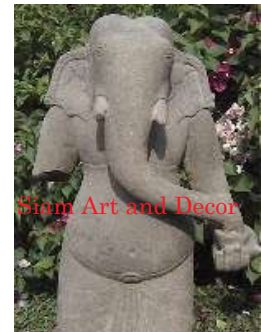

Siam Art and Decor
(970) 708-1464
www.siamartanddecor.com

Product# 1645
Material Stone
Product Type 1 Statue
Product Type 2 Lawn Art
Description Reproduction of standing Ganesh similar to one at Angkor Wat set on a sandstone stand. Sculpted from green sandstone and acid treated to give it an antique finish.
Submaterial Natural Sandstone
Finish Acid treated
Color tan
Width (in.) 13.0
Depth (in.) 8.7
Height (in.) 30.7
Weight (lbs) 97.0
Retail Price $4,858