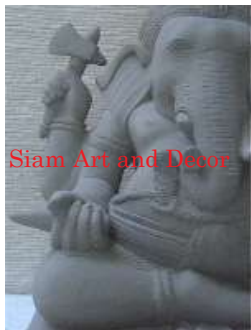

Submaterial Natural Sandstone
Finish natural
Color gray
Width (in.) 12.2
Depth (in.) 8.7
Height (in.) 15.7
Weight (lbs) 55.1
Retail Price $2,939