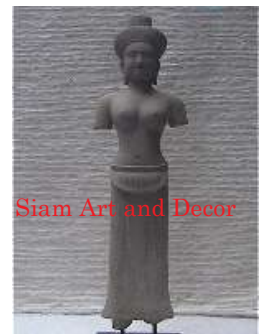

Submaterial Natural Sandstone
Finish acid/colored
Color tan
Width (in.) 7.5
Depth (in.) 4.8
Height (in.) 28.0
Weight (lbs) 20.1
Retail Price $1,574