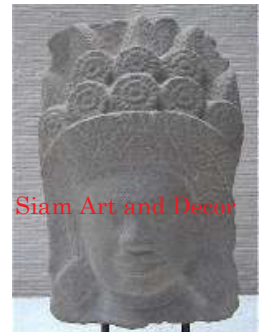

Submaterial Natural Sandstone
Finish natural
Color gray
Width (in.) 5.5
Depth (in.) 2.8
Height (in.) 10.2
Weight (lbs) 4.6
Retail Price $240