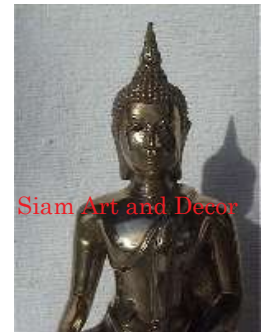

Siam Art and Decor
(970) 708-1464
www.siamartanddecor.com

Product# 1253
Material Metal
Product Type 1 statue
Product Type 2 Figurine
Description Wednesday evening Buddha. Buddha sitting with elephant and monkey giving offering.

Submaterial brass
Finish Polished
Color Brass
Width (in.) 6.7
Depth (in.) 14.2
Height (in.) 17.3
Weight (lbs) 10.4
Retail Price $330