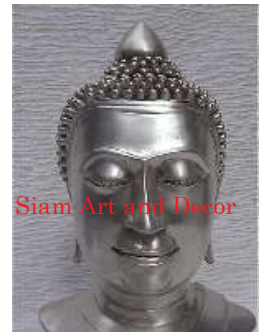

Submaterial Brass
Finish Colored
Color Antique Green
Width (in.) 6.3
Depth (in.) 5.5
Height (in.) 11.0
Weight (lbs) 7.4
Retail Price $210