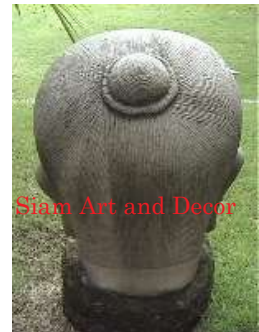

Siam Art and Decor
(970) 708-1464
www.siamartanddecor.com

Product# 1215
Material Stone
Product Type 1 Statue
Product Type 2 Lawn Art
Description Hand carved King Janyavoraman VII head.

Submaterial natural sandstone
Finish Colored
Color Tan
Width (in.) 17.7
Depth (in.) 18.5
Height (in.) 22.8
Weight (lbs) 771.4
Retail Price $12,954