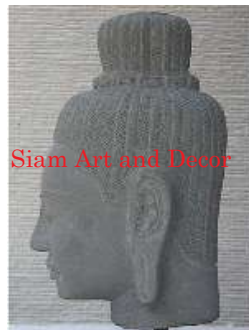

Submaterial Natural Sandstone
Finish natural
Color gray
Width (in.) 5.7
Depth (in.) 6.7
Height (in.) 12.6
Weight (lbs) 16.5
Retail Price $612