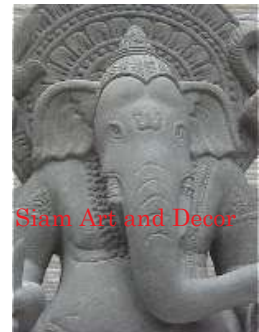

Siam Art and Decor

(970) 708-1464

www.siamartanddecor.com

Product# 1908

Material Stone

Product Type 1 Statue

Product Type 2 Sculpture

Description Four arm sitting Ganesh sitting on a rat carved out of green sandstone. This worshipped god holds a tusk, sword, rope and ball. Behind the head is a emblem with detail on the front and back. The white rat is considered to symbolize good luck.

Submaterial Natural Sandstone

Finish natural

Color gray

Width (in.) 9.1

Depth (in.) 5.9

Height (in.) 14.2

Weight (lbs) 24.2

Retail Price $2,249