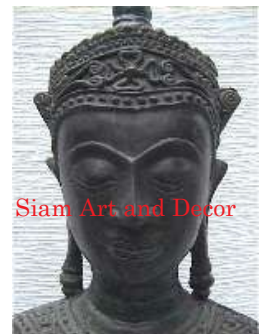

Siam Art and Decor
(970) 708-1464
www.siamartanddecor.com

Product# 1273
Material Metal
Product Type 1 statue
Product Type 2 figurine
Description Standing Lop Buri Style Buddha with right hand up and palm facing out.