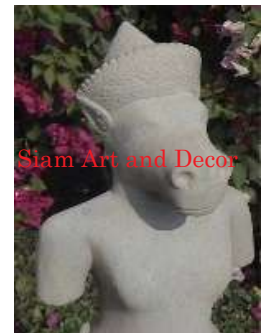

Siam Art and Decor
(970) 708-1464
www.siamartanddecor.com

Product# 1597
Material Stone
Product Type 1 Statue
Product Type 2 Torso
Description Carved torso of Khmer lady diety with decorative skirt and jewelry on sandstone stand.