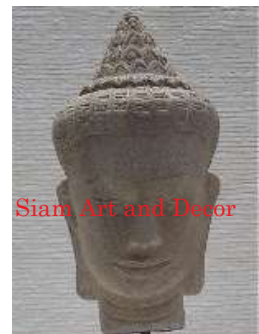

Siam Art and Decor
(970) 708-1464
www.siamartanddecor.com

Product# 1902
Material Stone
Product Type 1 Statue
Product Type 2 Head
Description Buddha head carved out of green sandstone on black wood stand.

Submaterial Natural Sandstone
Finish Acid
Color yellow with gray grain
Width (in.) 4.7
Depth (in.) 6.3
Height (in.) 13.0
Weight (lbs) 8.8
Retail Price $480