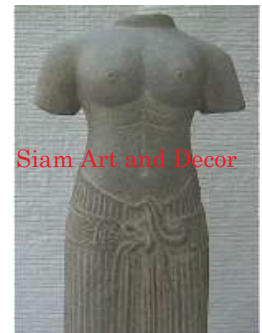

Submaterial Natural Sandstone
Finish acid/colored
Color weathered yellow
Width (in.) 4.9
Depth (in.) 3.7
Height (in.) 14.6
Weight (lbs) 6.2
Retail Price $342