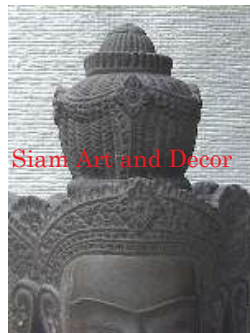

Siam Art and Decor

(970) 708-1464

www.siamartanddecor.com

Product# 1920
Material Stone
Product Type 1 Statue
Product Type 2 Head

Description Four face Brahma hand carved from green sandstone on a painted black wood stand. Features a detailed crown in the center. The color of this piece is obtained by rubbing the stone with a banana leaf after waxing.

Submaterial Natural Sandstone
Finish waxed/rubbed
Color antique green
Width (in.) 11.8
Depth (in.) 11.8
Height (in.) 21.9
Weight (lbs) 56.2
Retail Price $3,703