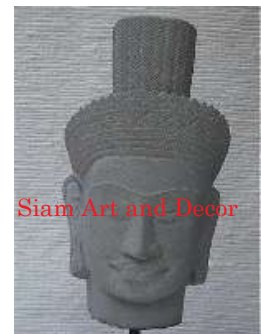

Siam Art and Decor

(970) 708-1464

www.siamartanddecor.com

Product# 1924
Material Stone
Product Type 1 Statue
Product Type 2 Head
Description Khmer man head carved out of green sandstone on black wood stand.

Submaterial Natural Sandstone
Finish natural
Color gray
Width (in.) 5.5
Depth (in.) 6.3
Height (in.) 14.4
Weight (lbs) 15.0
Retail Price $612