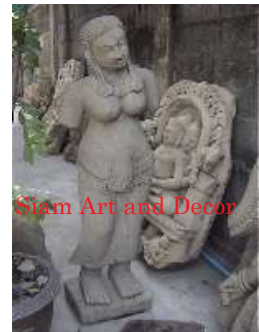

Siam Art and Decor
(970) 708-1464
www.siamartanddecor.com

Product# 1101
Material Stone
Product Type 1 Statue
Product Type 2 Figurine
Description Hand carved standing Banteay Srei without arms on attached sandstone stand.

Submaterial Natural Sandstone
Finish Colored
Color Tan
Width (in.) 13.8
Depth (in.) 9.4
Height (in.) 47.2
Weight (lbs)
Retail Price $7,340