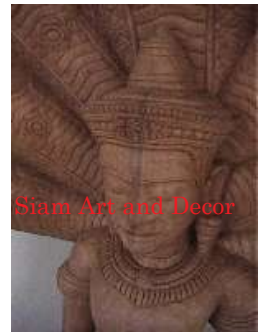

Siam Art and Decor
(970) 708-1464
www.siamartanddecor.com

Product# 496
Material Wood
Product Type 1 Statue
Product Type 2 Carving
Description Saturday Buddha.

Submaterial Teak
Finish Lightly waxed
Color Light brown
Width (in.) 24.4
Depth (in.) 11.8
Height (in.) 57.5
Weight (lbs) 103.6
Retail Price $9,355