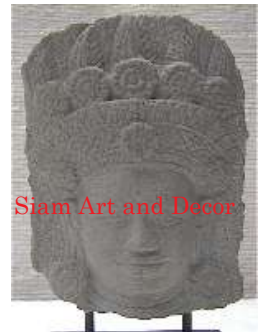

Siam Art and Decor

(970) 708-1464

www.siamartanddecor.com

Product# 1933
Material Stone
Product Type 1 Statue
Product Type 2 Plaque
Description Bas relief Apsara head hand carved out of green sandstone set on a black wood stand. Features flower design decorative hair jewels and flower design earrings.

Submaterial Natural Sandstone
Finish natural
Color gray
Width (in.) 5.1
Depth (in.) 2.0
Height (in.) 8.9
Weight (lbs) 2.6
Retail Price $240