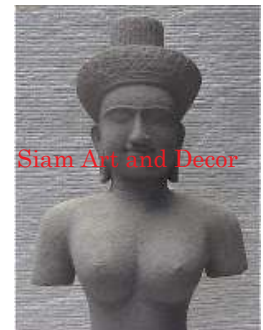

Submaterial Natural Sandstone
Finish acid/colored
Color tan
Width (in.) 7.5
Depth (in.) 4.8
Height (in.) 28.0
Weight (lbs) 20.1
Retail Price $1,574