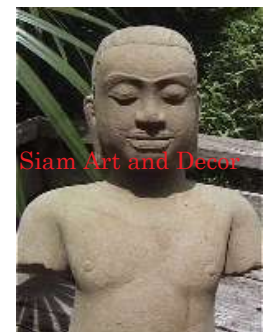

Siam Art and Decor
(970) 708-1464
www.siamartanddecor.com

Product# 1104
Material Stone
Product Type 1 Statue
Product Type 2 Lawn Art
Description Handcarved reproduction of sitting King Jayavarman VII era design 1181 - c1220.

Submaterial Natural Sandstone
Finish Colored
Color Light Brown
Width (in.) 19.7
Depth (in.) 11.8
Height (in.) 23.6
Weight (lbs) 154.3
Retail Price $5,145