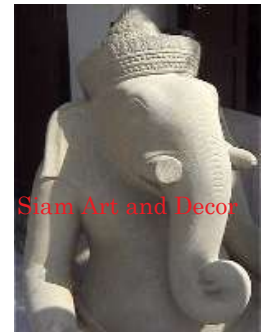

Siam Art and Decor
(970) 708-1464
www.siamartanddecor.com

Product# 1705
Material Stone
Product Type 1 Statue
Product Type 2 Lawn Art
Description Large sitting Ganesh with two arms on attached sandstone base. This piece is carved out of green sandstone and acid treated to give it an antique look.

Submaterial Natural Sandstone
Finish Acid treated
Color tan
Width (in.) 24.0
Depth (in.) 16.9
Height (in.) 32.7
Weight (lbs)
Retail Price $23,964