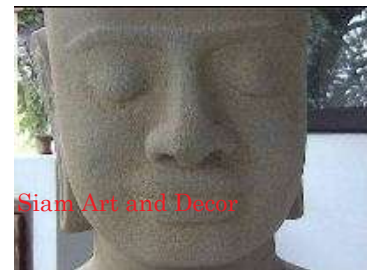

Product# 1894
 Material Stone
 Product Type 1 Statue
 Product Type 2 Head
 Description King Jayavoram VII, revered Khmer King handcarved from green sandstone

Submaterial Natural Sandstone
 Finish Acid
 Color
 Width (in.) 7.8
 Depth (in.) 7.5
 Height (in.) 15.0
 Weight (lbs) 26.0
 Retail Price \$702