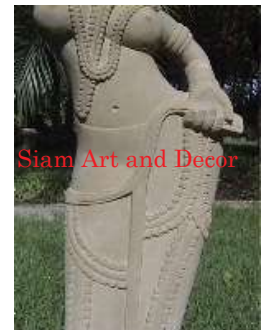

Product# 1660
 Material Stone
 Product Type 1 Statue
 Product Type 2 Wall Decoration
 Description Wall hanging sculpture of Solar Diety.

Submaterial Natural Sandstone
 Finish colored
 Color tan
 Width (in.) 16.5
 Depth (in.) 7.9
 Height (in.) 33.5
 Weight (lbs) 101.4
 Retail Price \$4,609