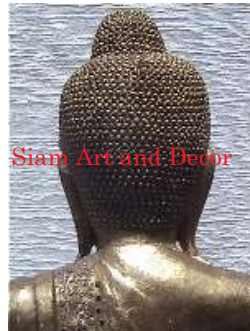

Siam Art and Decor