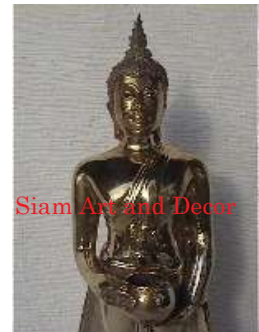

Submaterial brass
Finish Polished
Color Brass
Width (in.) 18.5
Depth (in.) 7.5
Height (in.) 8.3
Weight (lbs) 12.4
Retail Price \$396

Siam Art and Decor
 (970) 708-1464
 www.siamartanddecor.com

Product# 1252
 Material Metal
 Product Type 1 statue
 Product Type 2 Figurine
 Description Wednesday morning Buddha. Standing Buddha holding bowl.

Submaterial brass
 Finish Polished
 Color Brass
 Width (in.) 5.9
 Depth (in.) 5.9
 Height (in.) 18.9
 Weight (lbs) 6.9
 Retail Price \$218

Siam Art and Decor
(970) 708-1464
www.siamartanddecor.com

Product# 1253
Material Metal
Product Type 1 statue
Product Type 2 Figurine
Description Wednesday evening Buddha. Buddha sitting with elephant and monkey giving offering.