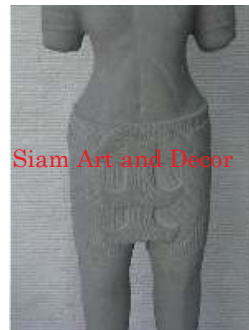

Siam Art and Decor

(970) 708-1464

www.siamartanddecor.com

Product# 1907
Material Stone
Product Type 1 Statue
Product Type 2 Sculpture
Description Khmer man carved out of green sandstone on a painted black wood stand. Features include raised carved jewelry at his neck and upper arms and muscles on his chest and back.

Submaterial Natural Sandstone
Finish natural
Color gray
Width (in.) 10.2
Depth (in.) 5.1
Height (in.) 31.9
Weight (lbs) 36.1
Retail Price $1,499