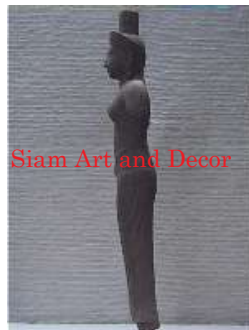

Submaterial Natural Sandstone
Finish acid/colored
Color brown
Width (in.) 6.9
Depth (in.) 4.0
Height (in.) 25.0
Weight (lbs) 12.8
Retail Price $1,583