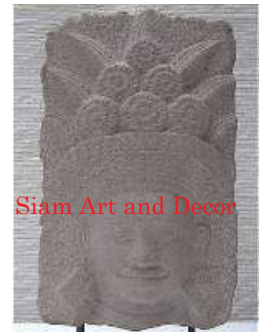

Submaterial Natural Sandstone
Finish acid
Color buff
Width (in.) 5.5
Depth (in.) 2.4
Height (in.) 11.1
Weight (lbs) 5.3
Retail Price $240