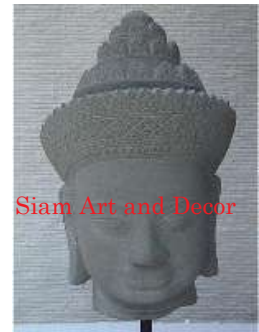

Siam Art and Decor

(970) 708-1464

www.siamartanddecor.com

Product# 1927
Material Stone
Product Type 1 Statue
Product Type 2 Head
Description Khmer man head with crown carved out of green sandstone on black wood stand.