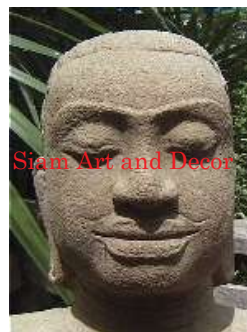

Siam Art and Decor
(970) 708-1464
www.siamartanddecor.com

Product# 1104
Material Stone
Product Type 1 Statue
Product Type 2 Lawn Art
Description Handcarved reproduction of sitting King Jayavarman VII era design 1181 - c1220.

Submaterial Natural Sandstone
Finish Colored
Color Light Brown
Width (in.) 19.7
Depth (in.) 11.8
Height (in.) 23.6
Weight (lbs) 154.3
Retail Price $5,145