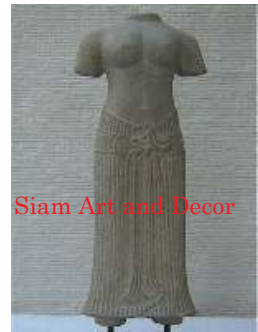

Siam Art and Decor

(970) 708-1464

www.siamartanddecor.com

Product# 1944
Material Stone
Product Type 1 Statue
Product Type 2 Torso
Description Khmer lady torso hand carved out of green sandstone on a painted black wood stand.