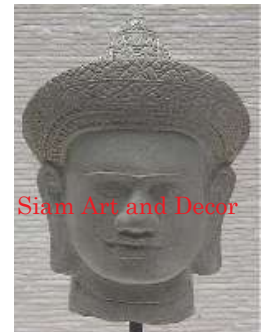

Submaterial Natural Sandstone
Finish natural
Color yellow gray
Width (in.) 5.9
Depth (in.) 5.5
Height (in.) 11.0
Weight (lbs) 7.1
Retail Price $360