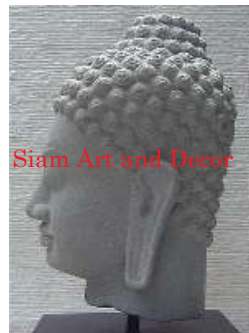

Submaterial Natural Sandstone
Finish acid
Color gray/tan
Width (in.) 10.2
Depth (in.) 10.2
Height (in.) 18.9
Weight (lbs) 66.3
Retail Price $3,238