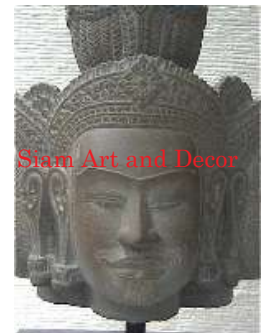

Siam Art and Decor

(970) 708-1464

www.siamartanddecor.com

Product# 1920
Material Stone
Product Type 1 Statue
Product Type 2 Head

Description Four face Brahma hand carved from green sandstone on a painted black wood stand. Features a detailed crown in the center. The color of this piece is obtained by rubbing the stone with a banana leaf after waxing.

Submaterial Natural Sandstone
Finish waxed/rubbed
Color antique green
Width (in.) 11.8
Depth (in.) 11.8
Height (in.) 21.9
Weight (lbs) 56.2
Retail Price $3,703