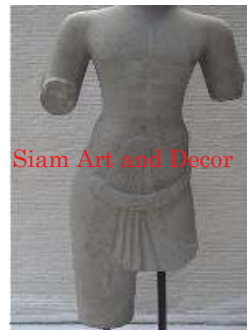

Submaterial Natural Sandstone
Finish colored
Color tan
Width (in.) 11.8
Depth (in.) 7.1
Height (in.) 29.9
Weight (lbs) 45.6
Retail Price $1,481