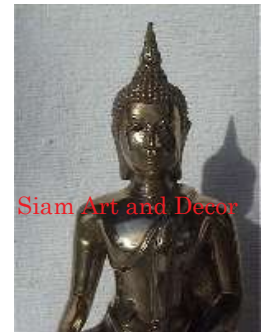

Siam Art and Decor
(970) 708-1464
www.siamartanddecor.com

Product# 1257
Material Metal
Product Type 1 statue
Product Type 2 Figurine
Description "Cannot Remember (my) Day" Buddha. Sitting Buddha with one hand on leg.

Submaterial brass
Finish Polished
Color Brass
Width (in.) 10.6
Depth (in.) 5.5
Height (in.) 12.6
Weight (lbs) 5.3
Retail Price $178