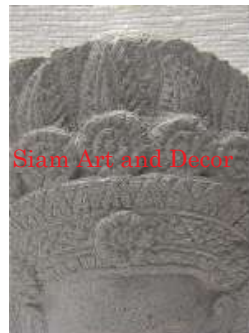

Siam Art and Decor

(970) 708-1464

www.siamartanddecor.com

Product# 1933
Material Stone
Product Type 1 Statue
Product Type 2 Plaque
Description Bas relief Apsara head hand carved out of green sandstone set on a black wood stand. Features flower design decorative hair jewels and flower design earrings.

Submaterial Natural Sandstone
Finish natural
Color gray
Width (in.) 5.1
Depth (in.) 2.0
Height (in.) 8.9
Weight (lbs) 2.6
Retail Price $240