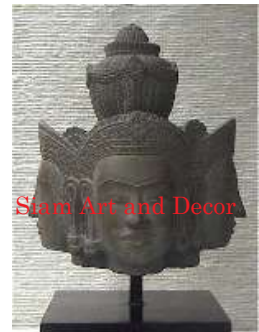

Siam Art and Decor

(970) 708-1464

www.siamartanddecor.com

Product# 1920
Material Stone
Product Type 1 Statue
Product Type 2 Head

Description Four face Brahma hand carved from green sandstone on a painted black wood stand. Features a detailed crown in the center. The color of this piece is obtained by rubbing the stone with a banana leaf after waxing.

Submaterial Natural Sandstone
Finish waxed/rubbed
Color antique green
Width (in.) 11.8
Depth (in.) 11.8
Height (in.) 21.9
Weight (lbs) 56.2
Retail Price $3,703