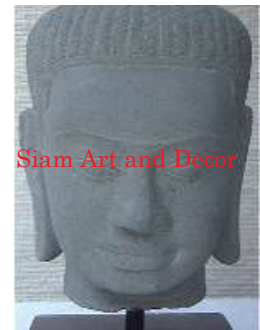

Submaterial Natural Sandstone
Finish natural
Color gray
Width (in.) 5.7
Depth (in.) 6.7
Height (in.) 12.6
Weight (lbs) 16.5
Retail Price $612