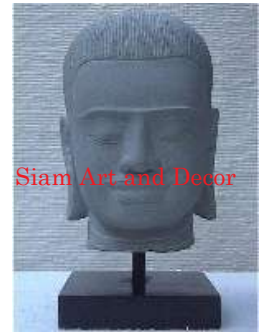

Siam Art and Decor

(970) 708-1464

www.siamartanddecor.com

Product# 1922
Material Stone
Product Type 1 Statue
Product Type 2 Head

Description King Jayavoraman V hand carved out of green sandstone and set on a black wood stand. This popular King is often worshipped and said to bring good luck.

Submaterial Natural Sandstone
Finish natural
Color gray
Width (in.) 5.9
Depth (in.) 7.1
Height (in.) 11.8
Weight (lbs) 19.8
Retail Price $612