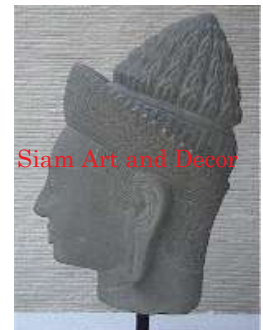

Submaterial Natural Sandstone
Finish natural
Color gray
Width (in.) 5.9
Depth (in.) 6.7
Height (in.) 12.2
Weight (lbs) 13.2
Retail Price $612