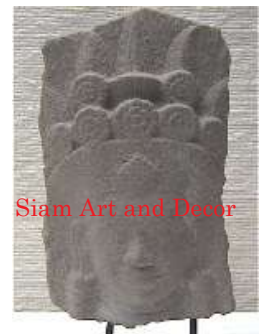

Submaterial Natural Sandstone
Finish acid
Color light gray
Width (in.) 5.7
Depth (in.) 2.4
Height (in.) 11.4
Weight (lbs) 4.8
Retail Price $240