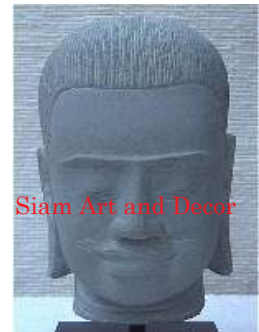

Siam Art and Decor

(970) 708-1464

www.siamartanddecor.com

Product# 1922
Material Stone
Product Type 1 Statue
Product Type 2 Head

Description King Jayavoraman V hand carved out of green sandstone and set on a black wood stand. This popular King is often worshipped and said to bring good luck.

Submaterial Natural Sandstone
Finish natural
Color gray
Width (in.) 5.9
Depth (in.) 7.1
Height (in.) 11.8
Weight (lbs) 19.8
Retail Price $612