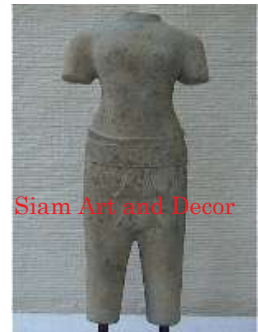

Siam Art and Decor
(970) 708-1464
www.siamartanddecor.com

Product# 1945
Material Stone
Product Type 1 Statue
Product Type 2 Torso
Description Khmer man torso hand carved out of green sandstone on a black painted wood stand.