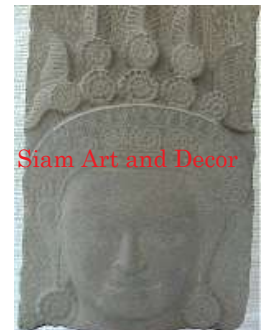

Submaterial Natural Sandstone
Finish acid/colored
Color brown
Width (in.) 13.6
Depth (in.) 6.1
Height (in.) 24.4
Weight (lbs) 56.6
Retail Price $1,079