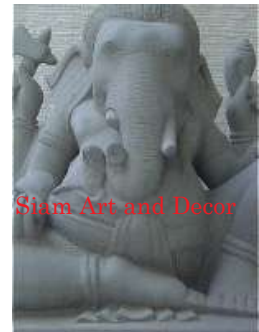

Submaterial Natural Sandstone
Finish natural
Color gray
Width (in.) 12.2
Depth (in.) 8.7
Height (in.) 15.7
Weight (lbs) 55.1
Retail Price $2,939