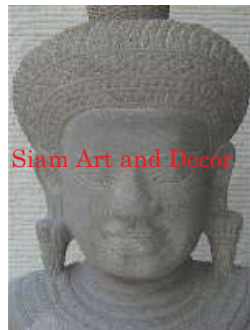

Siam Art and Decor

(970) 708-1464

www.siamartanddecor.com

Product# 1907
Material Stone
Product Type 1 Statue
Product Type 2 Sculpture
Description Khmer man carved out of green sandstone on a painted black wood stand. Features include raised carved jewelry at his neck and upper arms and muscles on his chest and back.

Submaterial Natural Sandstone
Finish natural
Color gray
Width (in.) 10.2
Depth (in.) 5.1
Height (in.) 31.9
Weight (lbs) 36.1
Retail Price $1,499