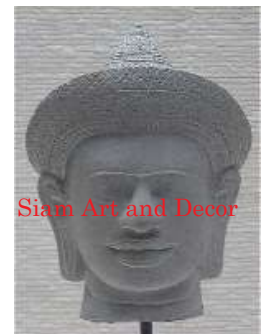

Submaterial Natural Sandstone
Finish natural
Color gray
Width (in.) 5.9
Depth (in.) 5.9
Height (in.) 10.6
Weight (lbs) 9.3
Retail Price $360