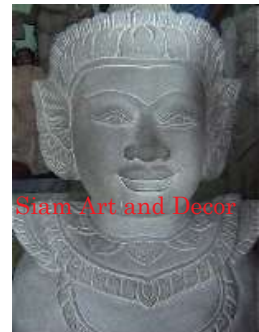

Submaterial Natural Sandstone
Finish Waxed
Color Charcoal Gray
Width (in.) 12.6
Depth (in.) 19.7
Height (in.) 31.5
Weight (lbs)
Retail Price $7,556