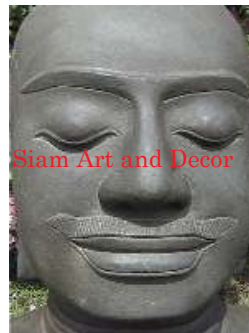

Siam Art and Decor
(970) 708-1464
www.siamartanddecor.com

Product# 1647
Material Stone
Product Type 1 Statue
Product Type 2 Decorative
Description Hand sculpted head of King Jayavoraman on painted black wood stand. This King was one of the most revered King's of Cambodia.

Submaterial Natural Sandstone
Finish Waxed
Color charcoal gray
Width (in.) 11.8
Depth (in.) 11.8
Height (in.) 22.0
Weight (lbs) 89.9
Retail Price $3,022