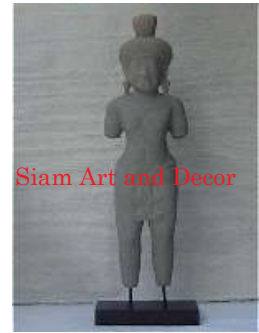

Siam Art and Decor

(970) 708-1464

www.siamartanddecor.com

Product# 1907
Material Stone
Product Type 1 Statue
Product Type 2 Sculpture
Description Khmer man carved out of green sandstone on a painted black wood stand. Features include raised carved jewelry at his neck and upper arms and muscles on his chest and back.

Submaterial Natural Sandstone
Finish natural
Color gray
Width (in.) 10.2
Depth (in.) 5.1
Height (in.) 31.9
Weight (lbs) 36.1
Retail Price $1,499