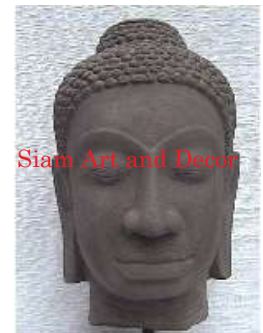

Submaterial Natural Sandstone
Finish Colored
Color Brown
Width (in.) 9.1
Depth (in.) 10.6
Height (in.) 19.3
Weight (lbs) 58.6
Retail Price $6,549