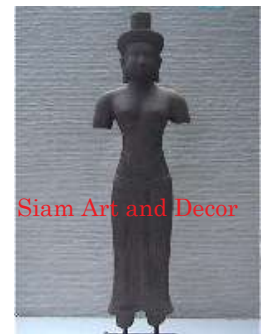

Submaterial Natural Sandstone
Finish acid/colored
Color brown
Width (in.) 6.9
Depth (in.) 4.0
Height (in.) 25.0
Weight (lbs) 12.8
Retail Price $1,583