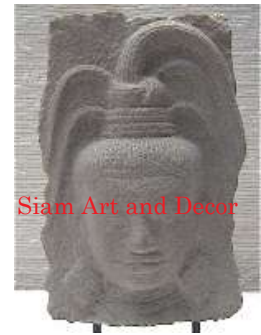

Submaterial Natural Sandstone
Finish acid
Color gray/tan
Width (in.) 5.9
Depth (in.) 2.8
Height (in.) 10.6
Weight (lbs) 5.3
Retail Price $240