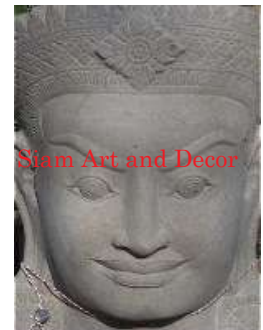

Siam Art and Decor

(970) 708-1464

www.siamartanddecor.com

Product# 1618
Material Stone
Product Type 1 Statue
Product Type 2 Decorative
Description Head of Temple Guardian on removable painted black wood stand.

Submaterial Natural Sandstone
Finish Natural
Color Natural
Width (in.) 12.2
Depth (in.) 10.6
Height (in.) 29.5
Weight (lbs) 112.8
Retail Price $3,265