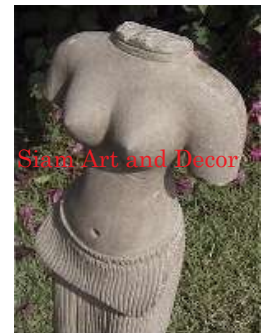

Siam Art and Decor

(970) 708-1464

www.siamartanddecor.com

Product# 1650
Material Stone
Product Type 1 Statue
Product Type 2 Torso
Description Sculpted torso of a Khmer lady on painted black wood stand.

Submaterial Natural Sandstone
Finish colored
Color tan
Width (in.) 6.1
Depth (in.) 4.7
Height (in.) 23.5
Weight (lbs) 15.4
Retail Price $630