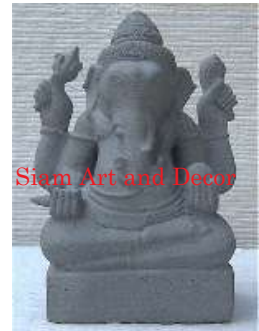

Siam Art and Decor
(970) 708-1464
www.siamartanddecor.com

Product# 1921
Material Stone
Product Type 1 Statue
Product Type 2 Sculpture
Description Four arm sitting Ganesh carved out of green sandstone. This god symbolizes strength and prosperity. His delicate hand holds an item (sword, tusk, shell and ball).