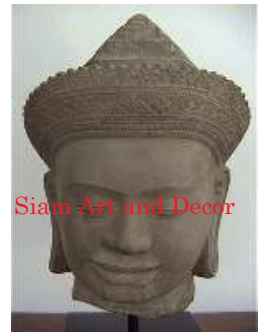

Siam Art and Decor
(970) 708-1464
www.siamartanddecor.com

Product# 1209
Material Stone
Product Type 1 Statue
Product Type 2 Decorative
Description Hand carved Khmer head.

Submaterial natural sandstone
Finish Colored
Color Tan
Width (in.) 9.8
Depth (in.) 7.9
Height (in.) 17.7
Weight (lbs) 36.6
Retail Price $2,969