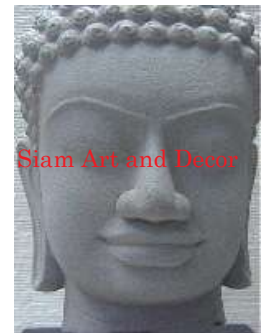

Submaterial Natural Sandstone
Finish acid
Color gray/tan
Width (in.) 10.2
Depth (in.) 10.2
Height (in.) 18.9
Weight (lbs) 66.3
Retail Price $3,238