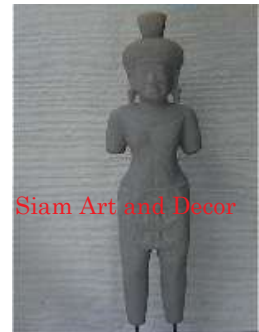

Siam Art and Decor

(970) 708-1464

www.siamartanddecor.com

Product# 1907
Material Stone
Product Type 1 Statue
Product Type 2 Sculpture
Description Khmer man carved out of green sandstone on a painted black wood stand. Features include raised carved jewelry at his neck and upper arms and muscles on his chest and back.

Submaterial Natural Sandstone
Finish natural
Color gray
Width (in.) 10.2
Depth (in.) 5.1
Height (in.) 31.9
Weight (lbs) 36.1
Retail Price $1,499