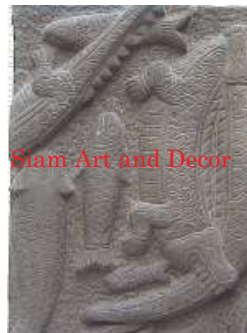

Siam Art and Decor

(970) 708-1464

www.siamartanddecor.com

Product# 1909
Material Stone
Product Type 1 Statue
Product Type 2 Plaque
Description Bas relief carved panel out of green sandstone on a painted black wood stand. Features a famous scene of naga and sea life. Sea creatures include fish, and alligators.
Submaterial Natural Sandstone
Finish colored
Color Brown
Width (in.) 12.0
Depth (in.) 3.9
Height (in.) 15.4
Weight (lbs) 19.8
Retail Price $540