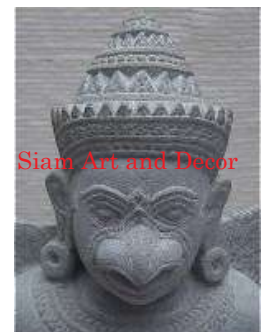

Siam Art and Decor
(970) 708-1464
www.siamartanddecor.com

Product# 1904
Material Stone
Product Type 1 Statue
Product Type 2 Sculpture
Description Standing Garuda (half bird half man) carved out of green sandstone.

Submaterial Natural Sandstone
Finish natural
Color gray
Width (in.) 11.0
Depth (in.) 5.5
Height (in.) 14.6
Weight (lbs) 17.6
Retail Price $2,144