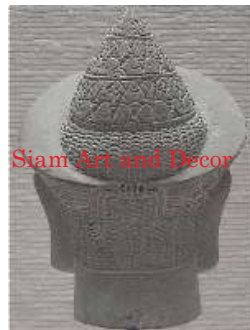

Submaterial Natural Sandstone
Finish natural
Color yellow gray
Width (in.) 5.9
Depth (in.) 5.5
Height (in.) 11.0
Weight (lbs) 7.1
Retail Price $360