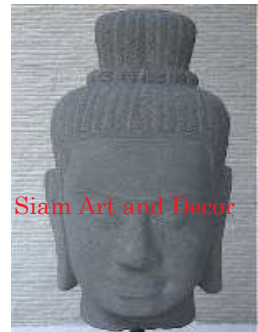

Submaterial Natural Sandstone
Finish natural
Color gray
Width (in.) 5.7
Depth (in.) 6.7
Height (in.) 12.6
Weight (lbs) 16.5
Retail Price $612