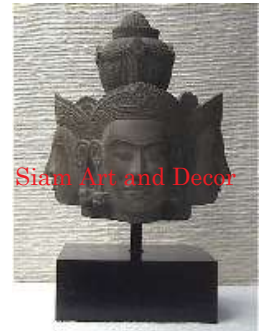

Siam Art and Decor

(970) 708-1464

www.siamartanddecor.com

Product# 1920
Material Stone
Product Type 1 Statue
Product Type 2 Head

Description Four face Brahma hand carved from green sandstone on a painted black wood stand. Features a detailed crown in the center. The color of this piece is obtained by rubbing the stone with a banana leaf after waxing.

Submaterial Natural Sandstone
Finish waxed/rubbed
Color antique green
Width (in.) 11.8
Depth (in.) 11.8
Height (in.) 21.9
Weight (lbs) 56.2
Retail Price $3,703