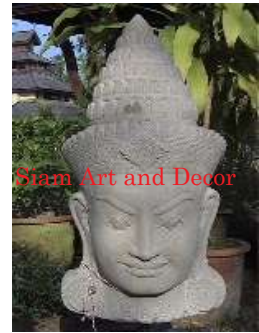

Product# 1618
 Material Stone
 Product Type 1 Statue
 Product Type 2 Decorative
 Description Head of Temple Guardian on removable painted black wood stand.

Submaterial Natural Sandstone
 Finish Natural
 Color Natural
 Width (in.) 12.2
 Depth (in.) 10.6
 Height (in.) 29.5
 Weight (lbs) 112.8
 Retail Price \$3,265