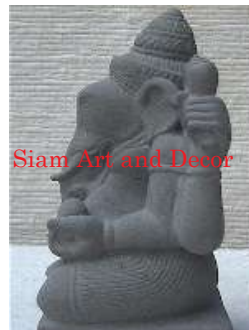

Submaterial Natural Sandstone
Finish natural
Color gray
Width (in.) 5.2
Depth (in.) 3.5
Height (in.) 7.5
Weight (lbs) 5.3
Retail Price $840