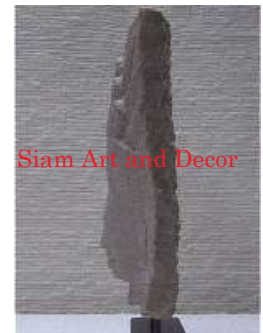

Submaterial Natural Sandstone
Finish acid
Color buff
Width (in.) 5.5
Depth (in.) 2.4
Height (in.) 11.1
Weight (lbs) 5.3
Retail Price $240