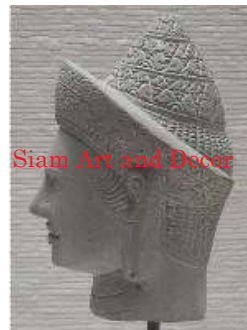

Submaterial Natural Sandstone
Finish natural
Color yellow gray
Width (in.) 5.9
Depth (in.) 5.5
Height (in.) 11.0
Weight (lbs) 7.1
Retail Price $360