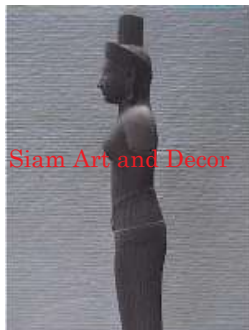

Submaterial Natural Sandstone
Finish acid/colored
Color brown
Width (in.) 6.9
Depth (in.) 4.0
Height (in.) 25.0
Weight (lbs) 12.8
Retail Price $1,583