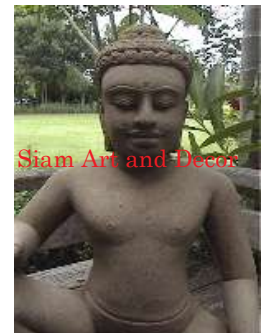

Product# 1105
 Material Stone
 Product Type 1 Statue
 Product Type 2 Lawn Art
 Description Hand carved sitting Khmer man with full arms.

Submaterial Natural Sandstone
 Finish colored
 Color light brown
 Width (in.) 17.7
 Depth (in.) 11.8
 Height (in.) 23.6
 Weight (lbs) 105.8
 Retail Price \$5,613