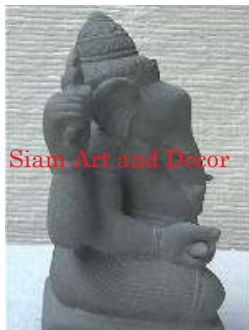

Submaterial Natural Sandstone
Finish natural
Color gray
Width (in.) 5.2
Depth (in.) 3.5
Height (in.) 7.5
Weight (lbs) 5.3
Retail Price $840