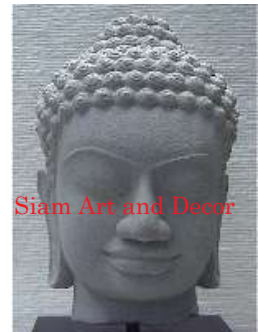

Submaterial Natural Sandstone
Finish acid
Color gray/tan
Width (in.) 10.2
Depth (in.) 10.2
Height (in.) 18.9
Weight (lbs) 66.3
Retail Price $3,238