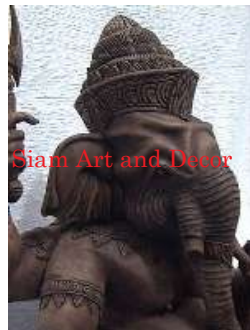

Siam Art and Decor
(970) 708-1464
www.siamartanddecor.com

Product# 173
Material Wood
Product Type 1 Statue
Product Type 2 Carving
Description Sitting Ganeesh carving with 4 hands and holding his tusk in one hand and his tools in the others.

Submaterial Teak
Finish Natural
Color Brown
Width (in.) 18.1
Depth (in.) 15.4
Height (in.) 28.3
Weight (lbs) 55.1
Retail Price $7,016