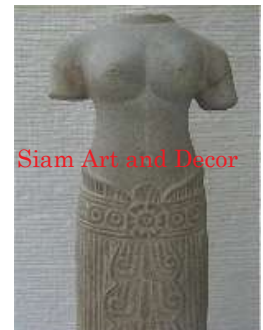

Submaterial Natural Sandstone
Finish acid/colored
Color weathered yellow
Width (in.) 5.1
Depth (in.) 3.6
Height (in.) 14.8
Weight (lbs) 7.1
Retail Price $342