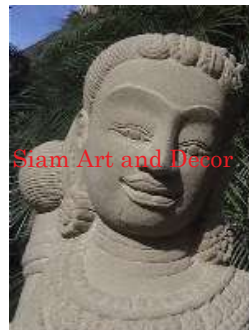

Siam Art and Decor
(970) 708-1464
www.siamartanddecor.com

Product# 1660
Material Stone
Product Type 1 Statue
Product Type 2 Wall Decoration
Description Wall hanging sculpture of Solar Diety.

Submaterial Natural Sandstone
Finish colored
Color tan
Width (in.) 16.5
Depth (in.) 7.9
Height (in.) 33.5
Weight (lbs) 101.4
Retail Price $4,609