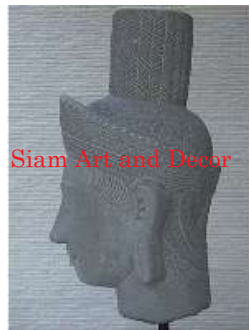

Siam Art and Decor

(970) 708-1464

www.siamartanddecor.com

Product# 1924
Material Stone
Product Type 1 Statue
Product Type 2 Head
Description Khmer man head carved out of green sandstone on black wood stand.

Submaterial Natural Sandstone
Finish natural
Color gray
Width (in.) 5.5
Depth (in.) 6.3
Height (in.) 14.4
Weight (lbs) 15.0
Retail Price $612