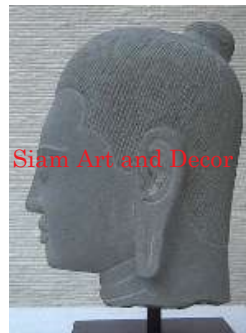

Siam Art and Decor

(970) 708-1464

www.siamartanddecor.com

Product# 1922
Material Stone
Product Type 1 Statue
Product Type 2 Head

Description King Jayavoraman V hand carved out of green sandstone and set on a black wood stand. This popular King is often worshipped and said to bring good luck.

Submaterial Natural Sandstone
Finish natural
Color gray
Width (in.) 5.9
Depth (in.) 7.1
Height (in.) 11.8
Weight (lbs) 19.8
Retail Price $612