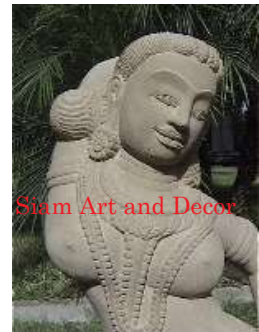

Product# 1660
 Material Stone
 Product Type 1 Statue
 Product Type 2 Wall Decoration
 Description Wall hanging sculpture of Solar Diety.

Submaterial Natural Sandstone
 Finish colored
 Color tan
 Width (in.) 16.5
 Depth (in.) 7.9
 Height (in.) 33.5
 Weight (lbs) 101.4
 Retail Price \$4,609