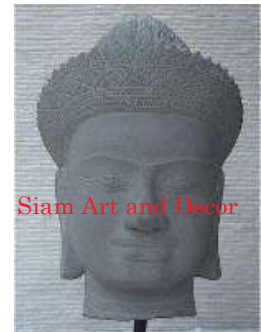

Submaterial Natural Sandstone
Finish natural
Color gray
Width (in.) 5.9
Depth (in.) 6.7
Height (in.) 12.2
Weight (lbs) 13.2
Retail Price $612