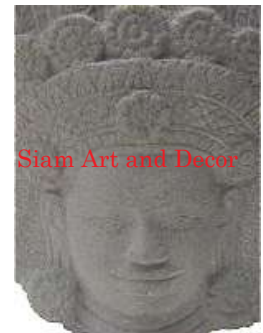

Siam Art and Decor

(970) 708-1464

www.siamartanddecor.com

Product# 1933
Material Stone
Product Type 1 Statue
Product Type 2 Plaque
Description Bas relief Apsara head hand carved out of green sandstone set on a black wood stand. Features flower design decorative hair jewels and flower design earrings.

Submaterial Natural Sandstone
Finish natural
Color gray
Width (in.) 5.1
Depth (in.) 2.0
Height (in.) 8.9
Weight (lbs) 2.6
Retail Price $240