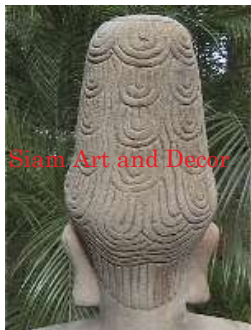

Product# 1225
 Material Stone
 Product Type 1 Statue
 Product Type 2 Figurine
 Description Standing Khmer woman on painted black wood museum stand.

Submaterial natural sandstone
 Finish Colored
 Color Tan
 Width (in.) 14.2
 Depth (in.) 7.9
 Height (in.) 49.6
 Weight (lbs) 141.1
 Retail Price \$9,715