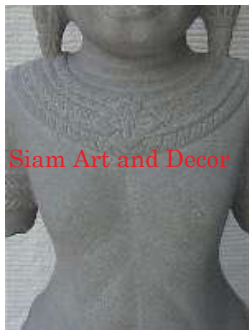

Siam Art and Decor

(970) 708-1464

www.siamartanddecor.com

Product# 1907
Material Stone
Product Type 1 Statue
Product Type 2 Sculpture
Description Khmer man carved out of green sandstone on a painted black wood stand. Features include raised carved jewelry at his neck and upper arms and muscles on his chest and back.

Submaterial Natural Sandstone
Finish natural
Color gray
Width (in.) 10.2
Depth (in.) 5.1
Height (in.) 31.9
Weight (lbs) 36.1
Retail Price $1,499