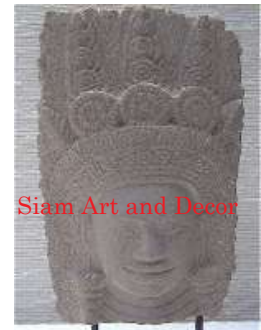

Submaterial Natural Sandstone
Finish acid
Color buff
Width (in.) 5.9
Depth (in.) 2.2
Height (in.) 11.6
Weight (lbs) 6.2
Retail Price $240